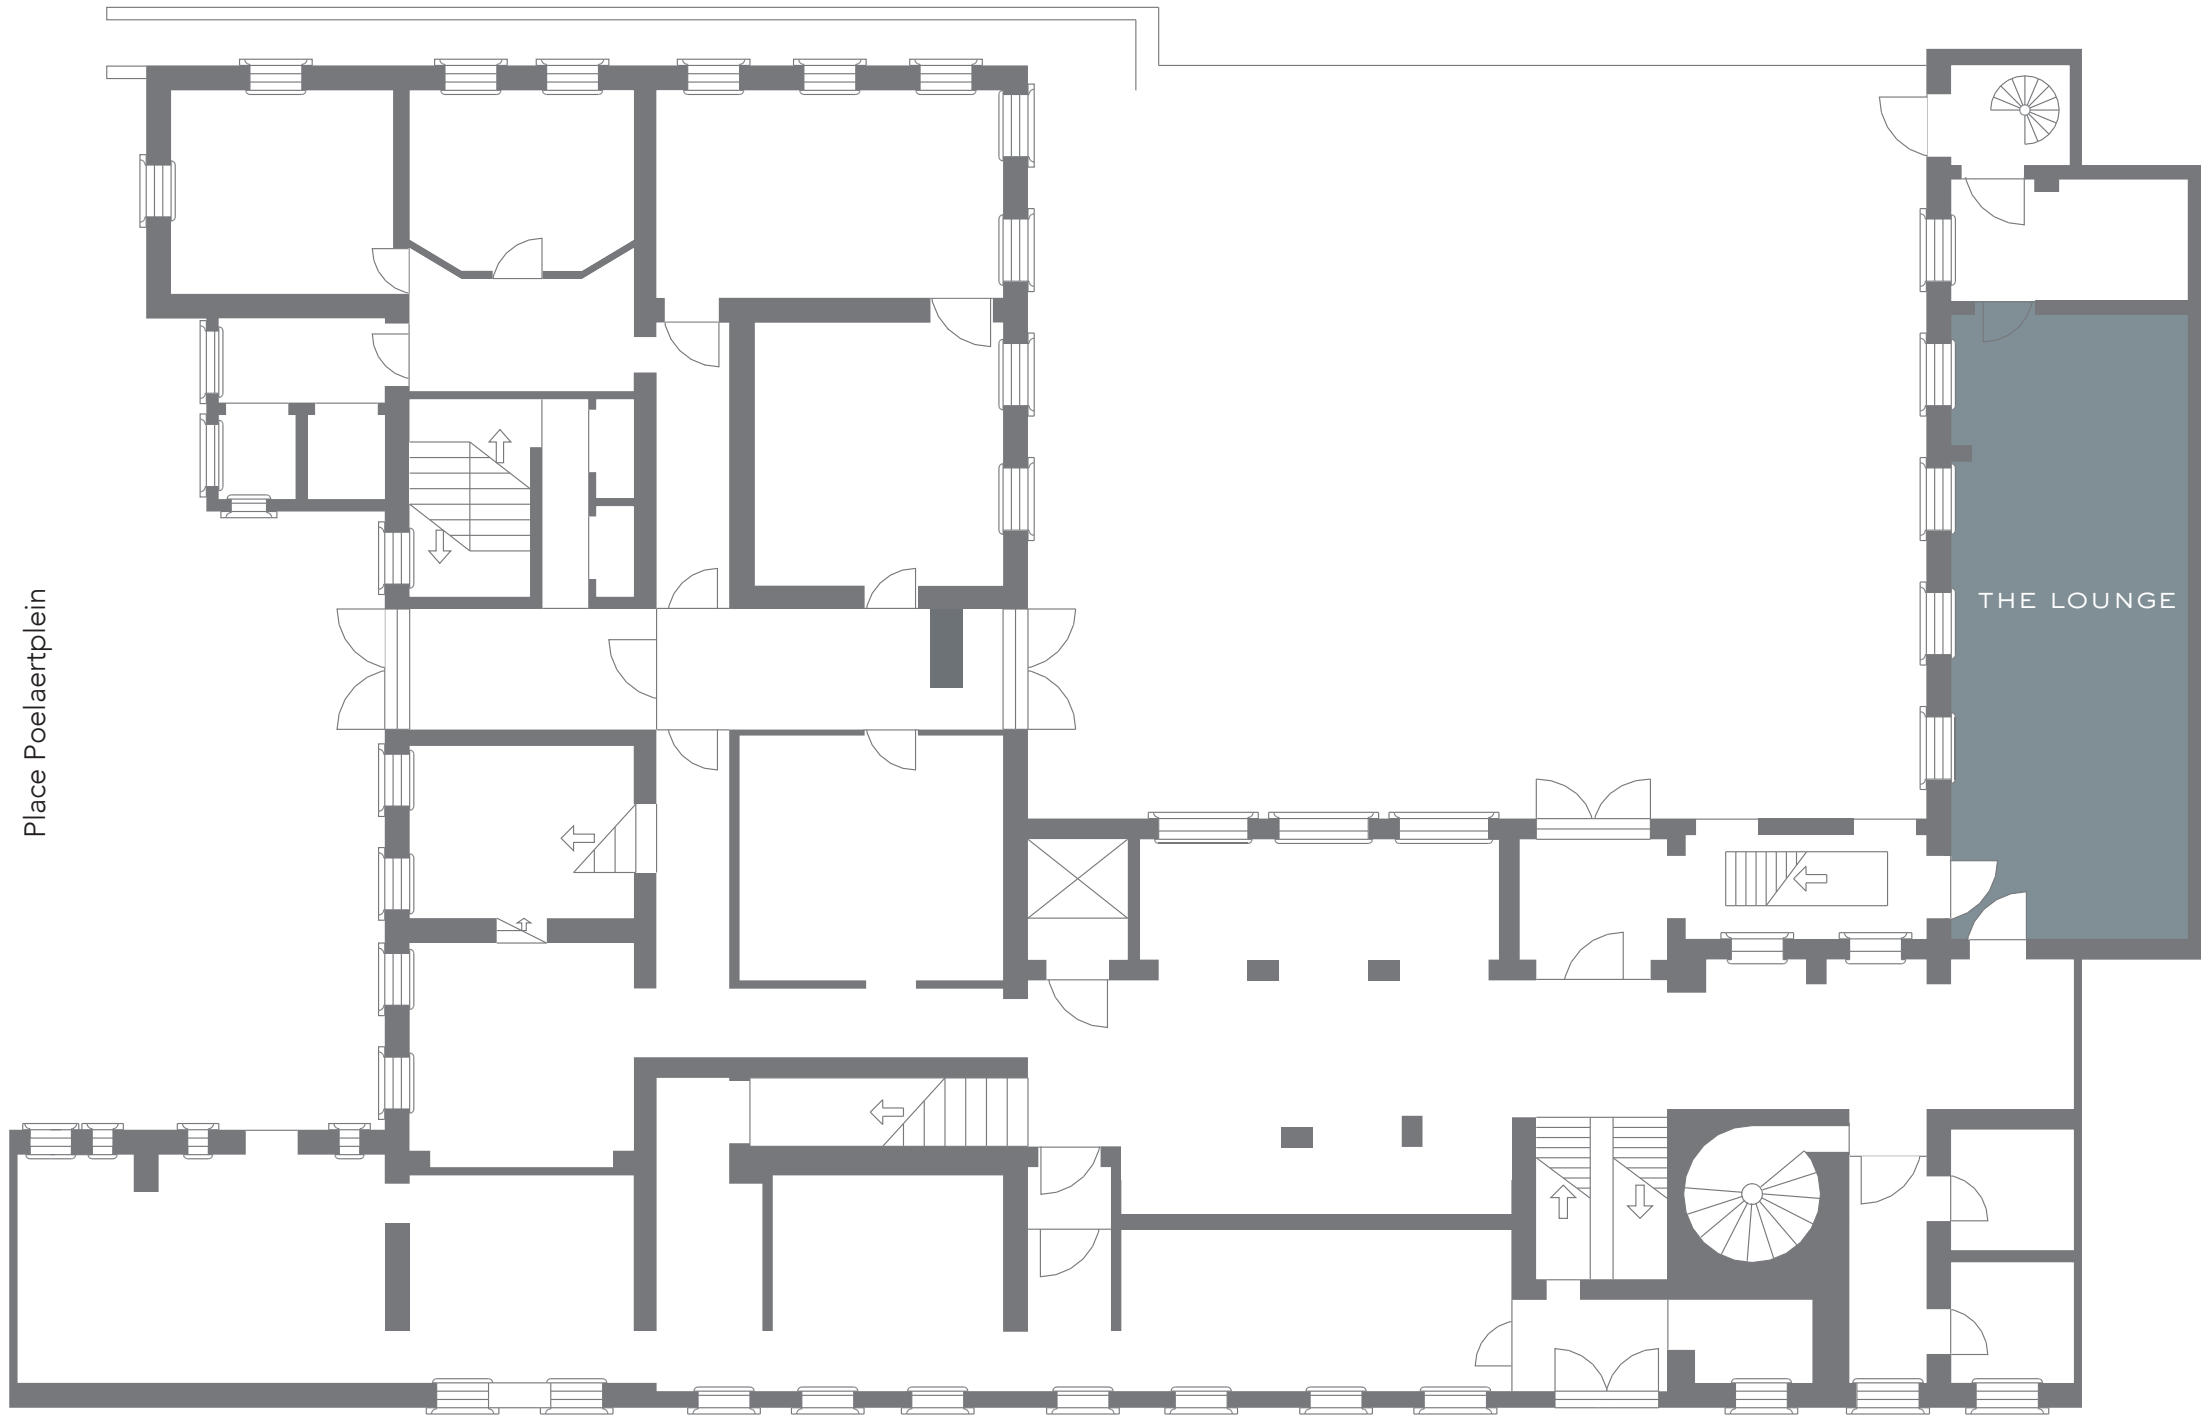

### AREA

80 m<sup>2</sup>

### SET UP

Seated	-
Cocktail	100
Theater	-

Place Poelaertplein

Rue aux Laines - Wolstraat